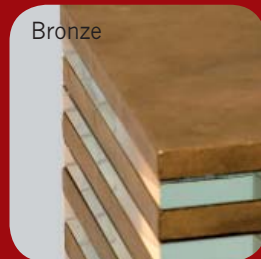

Berlin - Zufahrt Kanzleramt

**licht
raum
stadt** gmbh
planung

Richard-Wagner-Straße 7
42115 Wuppertal
Germany
fon +49(0)202-69516-0
fax +49(0)202-69516-33
info@licht-raum-stadt.de
www.licht-raum-stadt.de

kubus
light art object